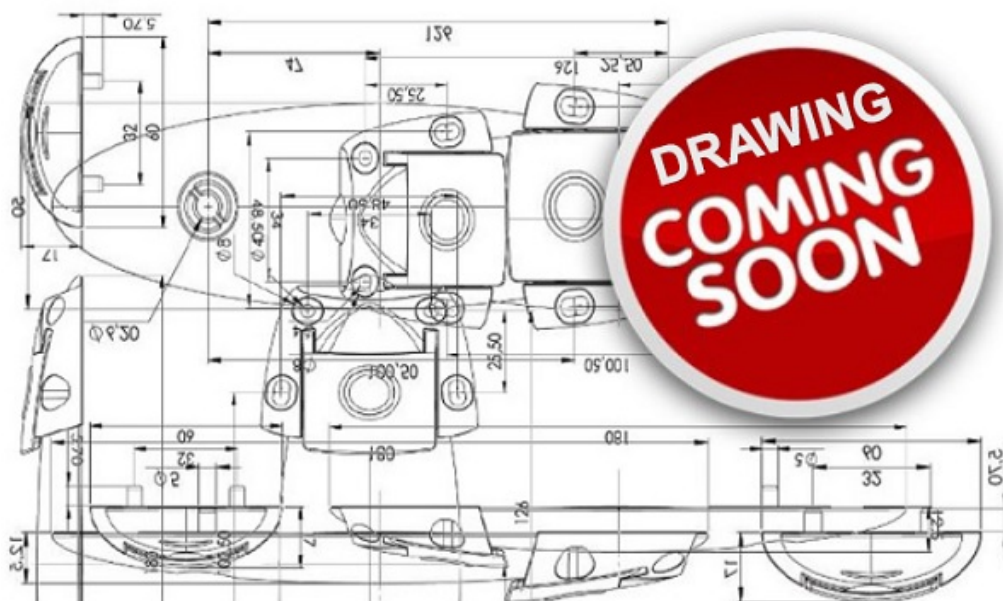

PRODUCT SHEET

Description:

Brass Door Handle $\varnothing$ 19mm, cc 457mm, SS-Look

Item number:

17.87.041-0

Units	Box	Carton	HS Code	Barcode
Pcs.	0	10	8302415000	
				5704866074803

SISO A/S

Mileparken 11
DK-2740 Skovlunde
Denmark
VAT: DK 24786013

Phone +45 45 830 900

www.siso.dk
siso@siso.dk

Danske Bank
Nytorv Branch
Copenhagen
SWIFT: DABADKKK

Account no.
4180 3112 112936
IBAN Account
DK7230003112112936