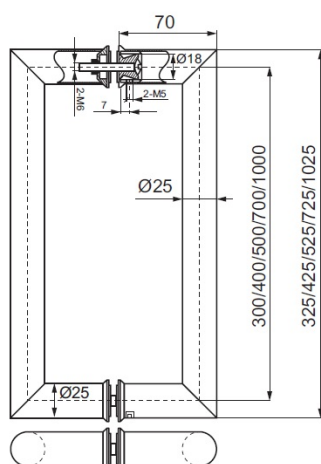

PRODUCT SHEET

Description:

Door Handle "Rhine" SS304 Brushed, $\varnothing 25 \times 1025 \text{mm}$, cc 1000mm, 8-12mm Glass Thickness, Bore: $\varnothing 8 \text{mm}$

Item number:

17.87.039-0

Units	Box	Carton	HS Code	Barcode
Pair	1	10	8302415000	 5704866461887