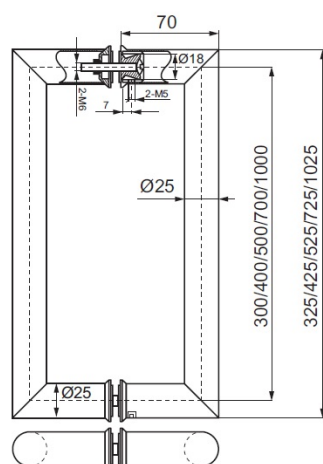

## Description:

Door Handle "Rhine" SS304 Brushed,  $\varnothing 25 \times 725 \text{mm}$ , cc 700mm, 8-12mm Glass Thickness, Bore:  $\varnothing 8 \text{mm}$

## Item number:

17.87.038-0

Units	Box	Carton	HS Code	Barcode
Pair	1	10	8302415000	 5704866461870