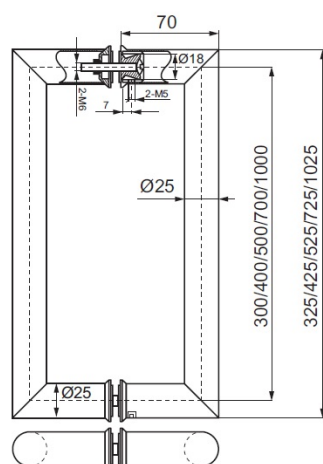

## Description:

Door Handle "Rhine" SS304 Brushed,  $\varnothing 25 \times 525$ mm, cc 500mm, 8-12mm Glass Thickness, Bore:  $\varnothing 8$ mm

## Item number:

17.87.037-0

Units	Box	Carton	HS Code	Barcode
Pair	1	10	8302415000	 5704866461863