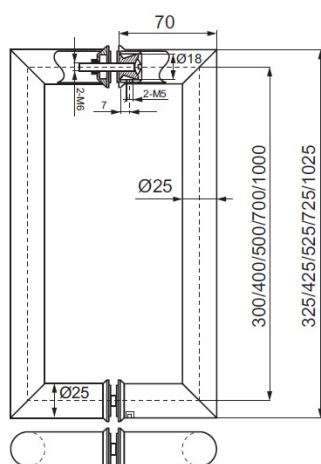

## Description:

Door Handle "Rhine" SS304 Brushed,  $\varnothing 25 \times 425 \text{mm}$ , cc 400mm, 8-12mm Glass Thickness, Bore:  $\varnothing 8 \text{mm}$

## Item number:

17.87.036-0

Units	Box	Carton	HS Code	Barcode
Pair	1	10	8302415000	 5704866461856