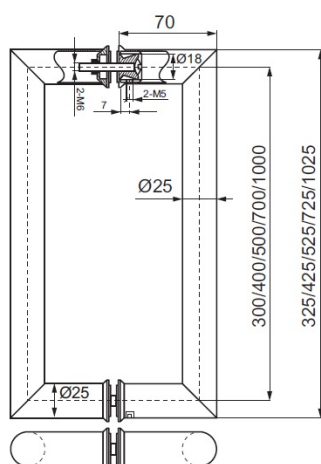

PRODUCT SHEET

Description:

Door Handle "Rhine" SS304 Brushed, $\varnothing 25 \times 325$ mm, cc 300mm, 8-12mm Glass Thickness, Bore: $\varnothing 8$ mm

Item number:

17.87.035-0

Units	Box	Carton	HS Code	Barcode
Pair	1	10	8302415000	 5704866461849