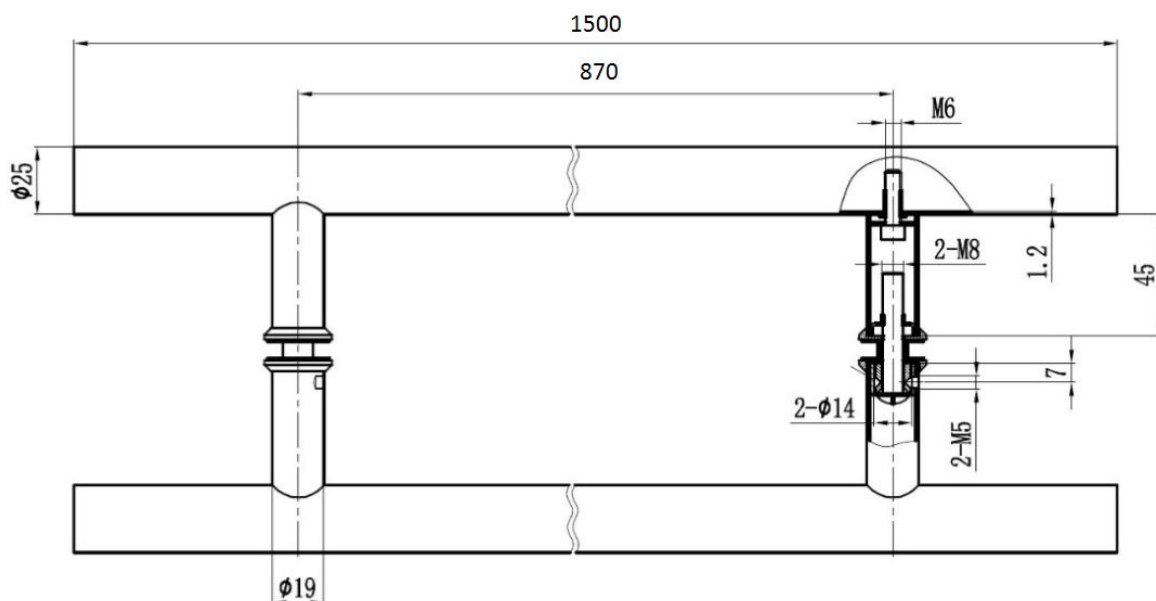

PRODUCT SHEET

Description:

Door Handle "Oder" SS304 Brushed, $\varnothing 25 \times 1500$ mm, cc 870mm, 8-12mm Glass Thickness, Bore: $\varnothing 12$ mm

Item number:

17.87.031-0

Units	Box	Carton	HS Code	Barcode
Pair	1	8	8302415000	 5704866479721