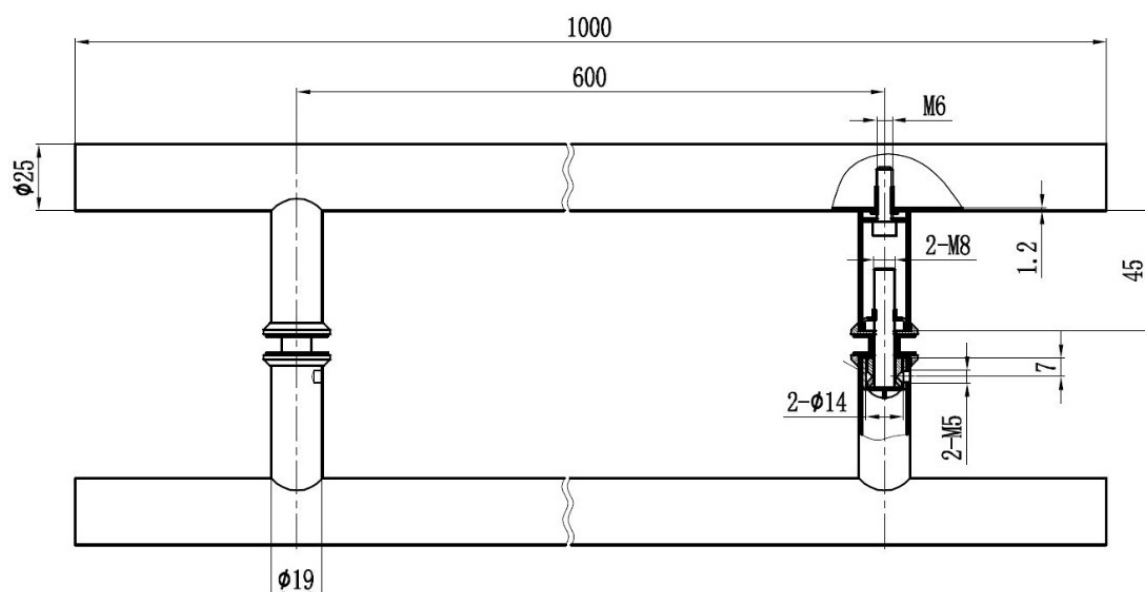

## Description:

Door Handle "Oder" SS304 Brushed,  $\phi 25 \times 1000$ mm, cc 600mm, 8-12mm Glass Thickness, Bore:  $\phi 12$ mm

## Item number:

17.87.030-1

Units	Box	Carton	HS Code	Barcode
Pair	1	10	8302415000	 5704866445450