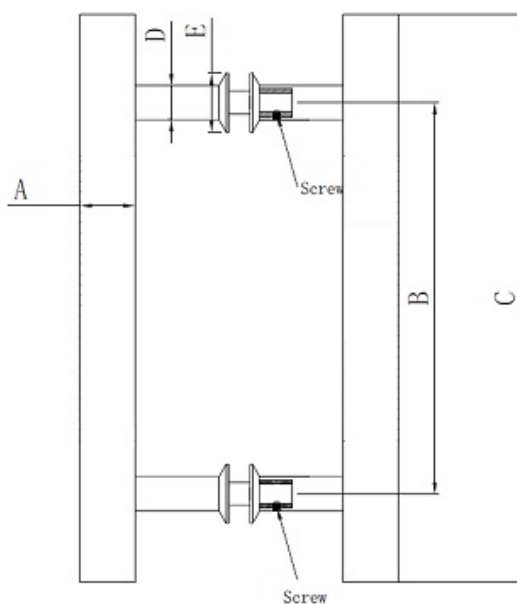

PRODUCT SHEET

Description:

Door Handle "Oder" SS304 Brushed, $\varnothing 32 \times 600 \text{mm}$, cc 400mm, 8-12mm Glass Thickness, Bore: $\varnothing 12 \text{mm}$

Item number:

17.87.020-1

Units	Box	Carton	HS Code	Barcode
Pair	1	10	8302415000	 5704866445443

ITEM NO.	A (\varnothing)	B	C	D (\varnothing)	E (\varnothing)	FINISH
17.87.000-0	25	200	300	19	25	BRUSHED
17.87.005-0	25	300	400	19	25	POLISHED
17.87.006-0	25	300	400	19	25	BRUSHED
17.87.009-0	25	600	1000	19	25	BRUSHED
17.87.010-0	32	300	450	22	27.5	BRUSHED
17.87.015-0	32	400	550	22	27.5	POLISHED
17.87.016-0	32	400	550	22	27.5	BRUSHED
17.87.020-0	32	400	600	22	27.5	BRUSHED