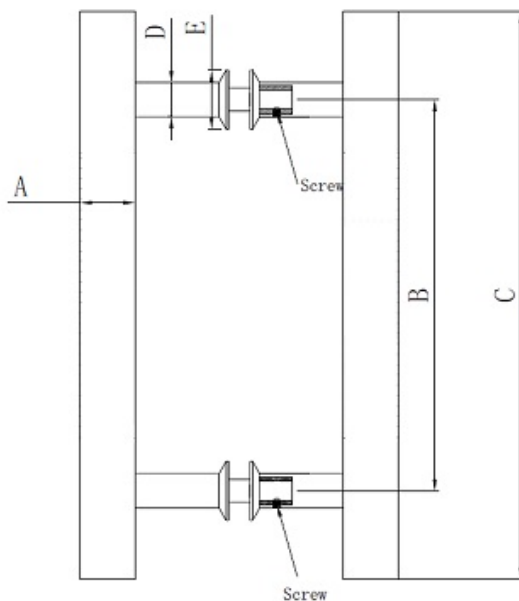

PRODUCT SHEET

Description:

Door Handle "Oder" SS304 Polished Brass, $\varnothing 32 \times 450 \text{mm}$, cc 300mm, 8-12mm Glass Thickness, Bore: $\varnothing 12 \text{mm}$

Item number:

17.87.010-8

Units	Box	Carton	HS Code	Barcode
Pair	1	10	8302415000	 5704866503860

ITEM NO.	A (\varnothing)	B	C	D (\varnothing)	E (\varnothing)	FINISH
17.87.000-0	25	200	300	19	25	BRUSHED
17.87.005-0	25	300	400	19	25	POLISHED
17.87.006-0	25	300	400	19	25	BRUSHED
17.87.009-0	25	600	1000	19	25	BRUSHED
17.87.010-0	32	300	450	22	27.5	BRUSHED
17.87.015-0	32	400	550	22	27.5	POLISHED
17.87.016-0	32	400	550	22	27.5	BRUSHED
17.87.020-0	32	400	600	22	27.5	BRUSHED