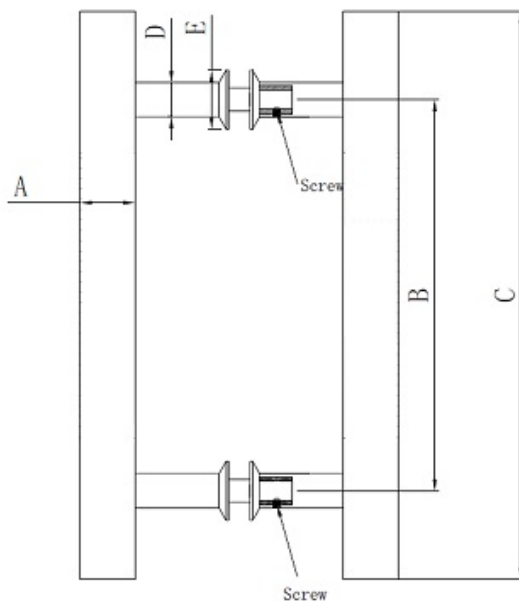

PRODUCT SHEET

Description:

Door Handle "Oder" SS304 Black Finish, $\varnothing 32 \times 450 \text{mm}$, cc 300mm, 8-12mm Glass Thickness, Bore: $\varnothing 12 \text{mm}$

Item number:

17.87.010-4

Units	Box	Carton	HS Code	Barcode
Pair	1	10	8302415000	 5704866499729

ITEM NO.	A (\varnothing)	B	C	D (\varnothing)	E (\varnothing)	FINISH
17.87.000-0	25	200	300	19	25	BRUSHED
17.87.005-0	25	300	400	19	25	POLISHED
17.87.006-0	25	300	400	19	25	BRUSHED
17.87.009-0	25	600	1000	19	25	BRUSHED
17.87.010-0	32	300	450	22	27.5	BRUSHED
17.87.015-0	32	400	550	22	27.5	POLISHED
17.87.016-0	32	400	550	22	27.5	BRUSHED
17.87.020-0	32	400	600	22	27.5	BRUSHED