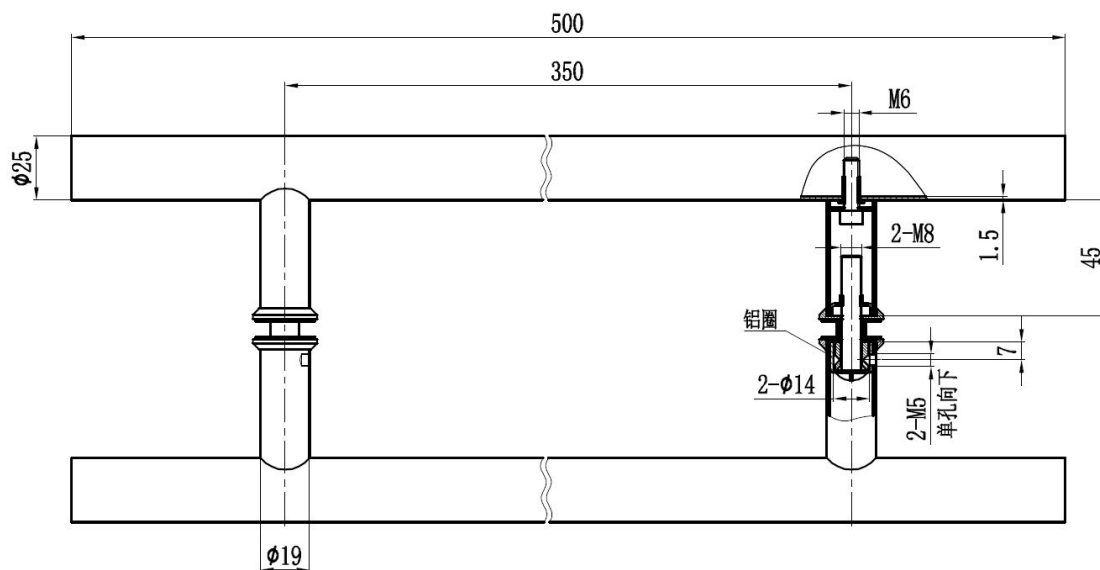

PRODUCT SHEET

Description:

Door Handle "Oder" SS304 Brushed, $\phi 25 \times 500$ mm, cc 350mm, 8-12mm Glass Thickness, Bore: $\phi 12$ mm

Item number:

17.87.003-0

Units	Box	Carton	HS Code	Barcode
Pair	1	10	8302415000	 5704866444958