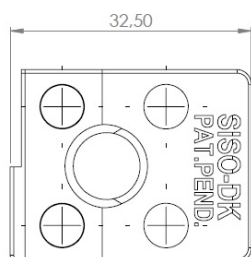

PRODUCT SHEET

Description:

Glass Door Handle "Square", F/Double Doors, L+R, Bronze PI, F/Glass Thickness 4-6mm, 1 Zamak Screw W/PVC Tip & 1 Zamak, Screw W/ø5x3,5mm

Item number:

17.40.084-0

Units	Box	Carton	HS Code	Barcode
Pair	12	240	8302420090	 5704866072205

Changed from 6.00 mm. to 6.20 mm. 23-04-2012

Screws needed - not on drawing!!
One side shown

SISO A/S

Mileparken 11
DK-2740 Skovlunde
Denmark
VAT: DK 24786013

Phone +45 45 830 900

www.siso.dk
siso@siso.dk

Danske Bank
Nytorv Branch
Copenhagen
SWIFT: DABADKKK