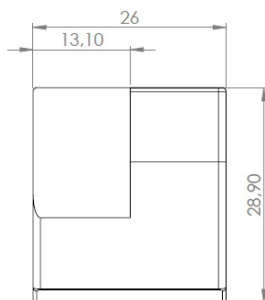

PRODUCT SHEET

Description:

Glass Door Handle "Square", F/Double Doors, L+R, Bronze PI, F/Glass Thickness 4-6mm, 1 Zamak Screw W/PVC Tip & 1 Zamak, Screw W/ø5x3,5mm

Item number:

17.40.084-0

Units	Box	Carton	HS Code	Barcode
Pair	12	240	8302420090	 5704866072205

Changed from 6.00 mm. to 6.20 mm. 23-04-2012

Screws needed - not on drawing!!
One side shown

SISO A/S

Mileparken 11
DK-2740 Skovlunde
Denmark
VAT: DK 24786013

Phone +45 45 830 900

www.siso.dk
siso@siso.dk

Danske Bank
Nytorv Branch
Copenhagen
SWIFT: DABADKKK