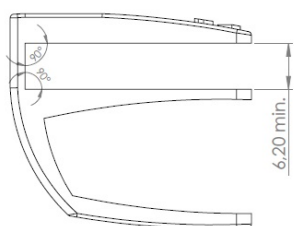

PRODUCT SHEET

Description:

Glass Door Handle "Square", F/Double Doors, L+R, Bronze PI, F/Glass Thickness 4-6mm, 1 Zamak Screw W/PVC Tip & 1 Zamak, Screw W/ø5x3,5mm

Item number:

17.40.084-0

Units	Box	Carton	HS Code	Barcode
Pair	12	240	8302420090	 5704866072205

Changed from 6.00 mm. to 6.20 mm. 23-04-2012

Screws needed - not on drawing!!
One side shown

SISO A/S

Mileparken 11
DK-2740 Skovlunde
Denmark
VAT: DK 24786013

Phone +45 45 830 900

www.siso.dk
siso@siso.dk

Danske Bank
Nytorv Branch
Copenhagen
SWIFT: DABADKKK