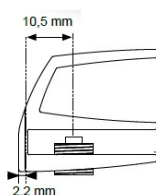

PRODUCT SHEET

Description:

Glass Door Handle "Square", F/Double Doors, L+R, Bronze PI, F/Glass Thickness 4-6mm, 1 Zamak Screw W/PVC Tip & 1 Zamak, Screw W/ø5x3,5mm

Item number:

17.40.084-0

Units	Box	Carton	HS Code	Barcode
Pair	12	240	8302420090	 5704866072205

Changed from 6.00 mm. to 6.20 mm. 23-04-2012

Screws needed - not on drawing!!
One side shown

SISO A/S

Mileparken 11
DK-2740 Skovlunde
Denmark
VAT: DK 24786013

Phone +45 45 830 900

www.siso.dk
siso@siso.dk

Danske Bank
Nytorv Branch
Copenhagen
SWIFT: DABADKKK