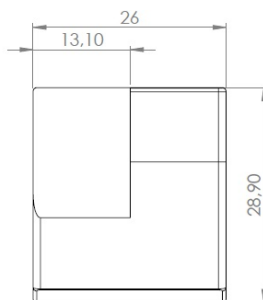

PRODUCT SHEET

Description:

Glass Door Handle "Square", F/Double Doors, L+R, Gold Plated F/Glass Thickness 4-5mm, 1 ABS Screw W/PVC Tip & 1 ABS, Screw W/Hard $\varnothing 5 \times 3,5$ mm ABS Extension.

Item number:

17.40.083-0

Units	Box	Carton	HS Code	Barcode
Pair	12	240	8302420090	 5704866072199

Changed from 6.00 mm. to 6.20 mm. 23-04-2012

Screws needed - not on drawing!
One side shown

SISO A/S

Mileparken 11
DK-2740 Skovlunde
Denmark
VAT: DK 24786013