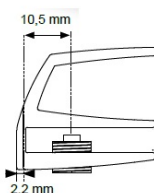

PRODUCT SHEET

Description:

Glass Door Handle "Square", F/Double Doors, L+R, Gold Plated F/Glass Thickness 4-5mm, 1 ABS Screw W/PVC Tip & 1 ABS, Screw W/Hard $\varnothing 5 \times 3,5$ mm ABS Extension.

Item number:

17.40.083-0

Units	Box	Carton	HS Code	Barcode
Pair	12	240	8302420090	 5704866072199

Changed from 6.00 mm. to 6.20 mm. 23-04-2012

Screws needed - not on drawing!
One side shown

SISO A/S

Mileparken 11
DK-2740 Skovlunde
Denmark
VAT: DK 24786013