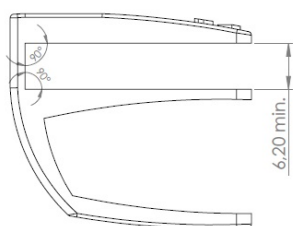

PRODUCT SHEET

Description:

Glass Door Handle "Square", F/Double Doors, L+R, Gold Plated F/Glass Thickness 4-5mm, 1 ABS Screw W/PVC Tip & 1 ABS, Screw W/Hard $\varnothing 5 \times 3,5$ mm ABS Extension.

Item number:

17.40.083-0

Units	Box	Carton	HS Code	Barcode
Pair	12	240	8302420090	 5704866072199

Changed from 6.00 mm. to 6.20 mm. 23-04-2012

Screws needed - not on drawing!
One side shown

SISO A/S

Mileparken 11
DK-2740 Skovlunde
Denmark
VAT: DK 24786013