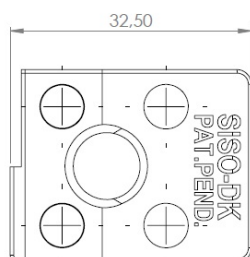

PRODUCT SHEET

Description:

Glass Door Handle "Square", F/Double Doors, L+R, Gold Plated F/Glass Thickness 4-5mm, 1 ABS Screw W/PVC Tip & 1 ABS, Screw W/Hard $\varnothing 5 \times 3,5$ mm ABS Extension.

Item number:

17.40.083-0

Units	Box	Carton	HS Code	Barcode
Pair	12	240	8302420090	 5704866072199

Changed from 6.00 mm. to 6.20 mm. 23-04-2012

Screws needed - not on drawing!
One side shown

SISO A/S

Mileparken 11
DK-2740 Skovlunde
Denmark
VAT: DK 24786013