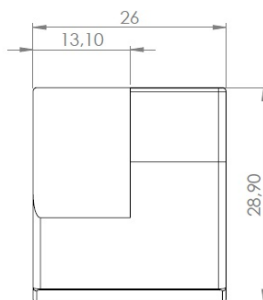

## Description:

Glass Door Handle "Square", F/Double Doors, L+R, Black Anod, F/Glass Thickness 4-6mm, 1 Zamak Screw W/PVC Tip & 1 Zamak, Screw W/ø5x3,5mm

## Item number:

17.40.082-0

| Units | Box | Carton | HS Code    | Barcode   |
|-------|-----|--------|------------|---|
| Pair  | 10  | 100    | 8302420090 | <br>5704866072182 |

Changed from 6.00 mm. to 6.20 mm. 23-04-2012