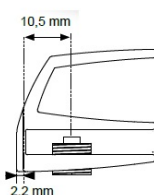

## Description:

Glass Door Handle "Square", F/Double Doors, L+R, Black Anod, F/Glass Thickness 4-6mm, 1 Zamak Screw W/PVC Tip & 1 Zamak, Screw W/ø5x3,5mm

## Item number:

17.40.082-0

| Units | Box | Carton | HS Code    | Barcode   |
|-------|-----|--------|------------|---|
| Pair  | 10  | 100    | 8302420090 | <br>5704866072182 |

Changed from 6.00 mm. to 6.20 mm. 23-04-2012

Screws needed - not on drawing!  
One side shown