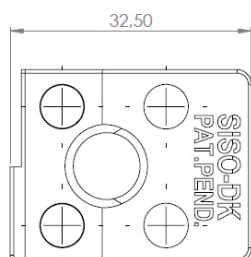

## Description:

Glass Door Handle "Square", F/Double Doors, L+R, Black Anod, F/Glass Thickness 4-6mm, 1 Zamak Screw W/PVC Tip & 1 Zamak, Screw W/ø5x3,5mm

## Item number:

17.40.082-0

| Units | Box | Carton | HS Code    | Barcode   |
|-------|-----|--------|------------|---|
| Pair  | 10  | 100    | 8302420090 | <br>5704866072182 |

Changed from 6.00 mm. to 6.20 mm. 23-04-2012

Screws needed - not on drawing!  
One side shown