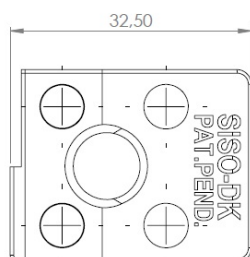

## Description:

Glass Door Handle "Square", F/Double Doors, L+R, Alu Finish, F/Glass Thickness 4-6mm, 1 Zamak Screw W/PVC Tip & 1 Zamak, Screw W/ø5x3,5mm

## Item number:

17.40.081-0

Units	Box	Carton	HS Code	Barcode
Pair	10	100	8302420090	 5704866072175

Changed from 6.00 mm. to 6.20 mm. 23-04-2012

Screws needed - not on drawing!!  
One side shown