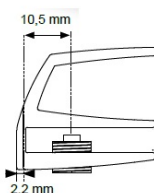

## Description:

Glass Door Handle "Square", F/Double Doors, L+R, Alu Finish, F/Glass Thickness 4-6mm, 1 Zamak Screw W/PVC Tip & 1 Zamak, Screw W/ø5x3,5mm

## Item number:

17.40.081-0

Units	Box	Carton	HS Code	Barcode
Pair	10	100	8302420090	 5704866072175

Changed from 6.00 mm. to 6.20 mm. 23-04-2012

Screws needed - not on drawing!!  
One side shown