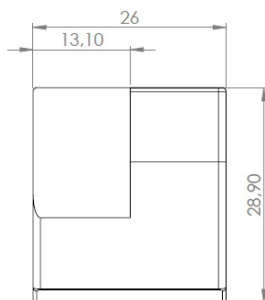

## Description:

Glass Door Handle "Square", F/Double Doors, L+R, Alu Finish, F/Glass Thickness 4-6mm, 1 Zamak Screw W/PVC Tip & 1 Zamak, Screw W/ø5x3,5mm

## Item number:

17.40.081-0

Units	Box	Carton	HS Code	Barcode
Pair	10	100	8302420090	 5704866072175

Changed from 6.00 mm. to 6.20 mm. 23-04-2012

Screws needed - not on drawing!!  
One side shown