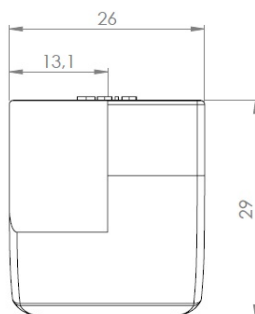

PRODUCT SHEET

Description:

Glass Door Handle "Badge", F/Double Doors, L+R, Gold Plated F/Glass Thickness 4-5mm, 1 ABS Screw W/PVC Tip & 1 ABS, Screw W/Hard $\varnothing 5 \times 3,5$ mm ABS Extension.

Item number:

17.40.073-0

| Units | Box | Carton | HS Code | Barcode |
|-------|-----|--------|------------|---|
| Pair | 12 | 240 | 8302420090 |  5704866072144 |

Changed from 6.00 mm. to 6.20 mm. 23-04-2012

Screw needed - not on drawing!!
One side shown