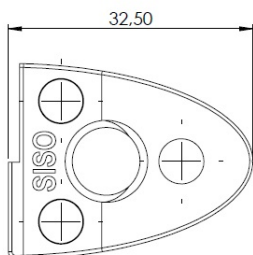

PRODUCT SHEET

Description:

Glass Door Handle "Badge", F/Double Doors, L+R, Gold Plated F/Glass Thickness 4-5mm, 1 ABS Screw W/PVC Tip & 1 ABS, Screw W/Hard $\varnothing 5 \times 3,5$ mm ABS Extension.

Item number:

17.40.073-0

| Units | Box | Carton | HS Code | Barcode |
|-------|-----|--------|------------|---|
| Pair | 12 | 240 | 8302420090 |  5704866072144 |

Changed from 6.00 mm. to 6.20 mm. 23-04-2012

Screw needed - not on drawing!!
One side shown