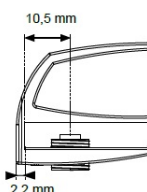

PRODUCT SHEET

Description:

Glass Door Handle "Badge", F/Double Doors, L+R, Gold Plated F/Glass Thickness 4-5mm, 1 ABS Screw W/PVC Tip & 1 ABS, Screw W/Hard $\varnothing 5 \times 3,5$ mm ABS Extension.

Item number:

17.40.073-0

| Units | Box | Carton | HS Code | Barcode |
|-------|-----|--------|------------|---|
| Pair | 12 | 240 | 8302420090 |  5704866072144 |

Changed from 6.00 mm. to 6.20 mm. 23-04-2012

Screw needed - not on drawing!!
One side shown