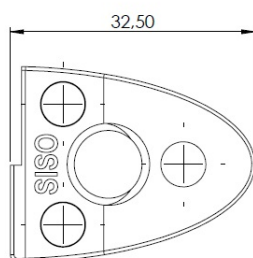

## Description:

Glass Door Handle "Badge" F/Double Doors, L+R, Alu Finish,F/ Glass Thickness 4-6mm, 1 Zamak Screw W/PVC Tip & 1 Zamak, Screw w/ø5x3,5mm Extension

## Item number:

17.40.071-0

| Units | Box | Carton | HS Code    | Barcode   |
|-------|-----|--------|------------|---|
| Pair  | 12  | 240    | 8302420090 | <br>5704866072120 |

Changed from 6.00 mm. to 6.20 mm. 23-04-2012

Screw needed - not on drawing!!  
One side shown