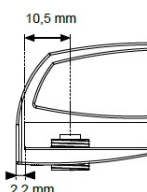

## Description:

Glass Door Handle "Badge" F/Double Doors, L+R, Alu Finish,F/ Glass Thickness 4-6mm, 1 Zamak Screw W/PVC Tip & 1 Zamak, Screw w/ø5x3,5mm Extension

## Item number:

17.40.071-0

| Units | Box | Carton | HS Code    | Barcode   |
|-------|-----|--------|------------|---|
| Pair  | 12  | 240    | 8302420090 | <br>5704866072120 |

Changed from 6.00 mm. to 6.20 mm. 23-04-2012

Screw needed - not on drawing!!  
One side shown