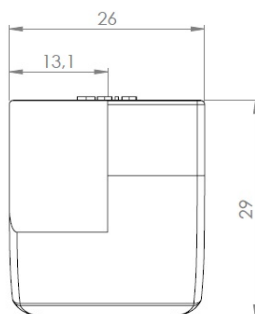

## Description:

Glass Door Handle "Badge" F/Double Doors, L+R, Alu Finish,F/ Glass Thickness 4-6mm, 1 Zamak Screw W/PVC Tip & 1 Zamak, Screw w/ø5x3,5mm Extension

## Item number:

17.40.071-0

| Units | Box | Carton | HS Code    | Barcode   |
|-------|-----|--------|------------|---|
| Pair  | 12  | 240    | 8302420090 | <br>5704866072120 |

Changed from 6.00 mm. to 6.20 mm. 23-04-2012