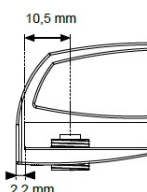

PRODUCT SHEET

Description:

Glass Door Handle "Badge" F/Double Doors, L+R, Chrome Pl, F/ Glass Thickness 4-5mm, 1 ABS Screw W/PVC Tip & 1 ABS, Screw W/Hard $\varnothing 5 \times 3,5$ mm ABS Extension.

Item number:

17.40.070-0

Units	Box	Carton	HS Code	Barcode
Pair	12	240	8302420090	 5704866072113

Changed from 6.00 mm. to 6.20 mm. 23-04-2012

Screw needed - not on drawing!!
One side shown

SISO A/S

Mileparken 11
DK-2740 Skovlunde
Denmark
VAT: DK 24786013