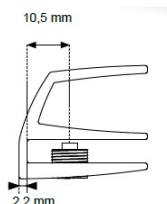

## Description:

Glass Door Handle "Square" F/Single Doors, Bronze PI,F/Glass Thickness 4-6mm, 1 Zamak Screw W/PVC Tip & 1 Zamak Screw, with  $\varnothing 5 \times 3,5$ mm Extension

## Item number:

17.40.064-0

Units	Box	Carton	HS Code	Barcode
Pcs.	12	240	8302420090	 5704866072106

Changed from 6,00 mm. to 6,20 mm. 23-04-2012

Screws needed - not on drawing!!