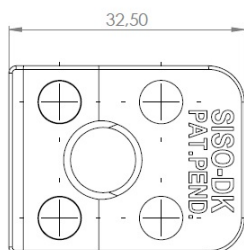

## Description:

Glass Door Handle "Square" F/Single Doors, Bronze PI,F/Glass Thickness 4-6mm, 1 Zamak Screw W/PVC Tip & 1 Zamak Screw, with  $\varnothing 5 \times 3,5$ mm Extension

## Item number:

17.40.064-0

Units	Box	Carton	HS Code	Barcode
Pcs.	12	240	8302420090	 5704866072106

Changed from 6,00 mm. to 6,20 mm. 23-04-2012

Screws needed - not on drawing!!