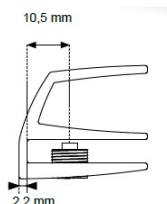

## Description:

Glass Door Handle "Square" F/Single Doors, Chrome Pl,F/Glass Thickness 4-6mm, 1 Zamak Screw W/PVC Tip & 1 Zamak Screw, with  $\varnothing 5 \times 3,5$ mm Extension

## Item number:

17.40.060-0

Units	Box	Carton	HS Code	Barcode
Pcs.	10	100	8302420090	 5704866072069

Changed from 6,00 mm. to 6,20 mm. 23-04-2012

Screws needed - not on drawing!!