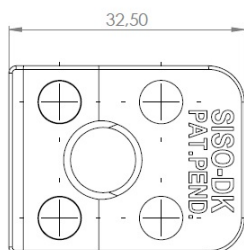

## Description:

Glass Door Handle "Square" F/Single Doors, Chrome Pl,F/Glass Thickness 4-6mm, 1 Zamak Screw W/PVC Tip & 1 Zamak Screw, with  $\varnothing 5 \times 3,5$ mm Extension

## Item number:

17.40.060-0

Units	Box	Carton	HS Code	Barcode
Pcs.	10	100	8302420090	 5704866072069

Changed from 6,00 mm. to 6,20 mm. 23-04-2012

Screws needed - not on drawing!!