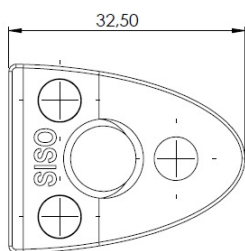

PRODUCT SHEET

Description:

Glass Door Handle "Badge" F/Single Doors, Gold Pl, F/Glass F/Glass Thickness 4-5mm, 1 ABS Screw W/PVC Tip & 1 ABS Screw, W/Hard ø5x3,5mm ABS Extension

Item number:

17.40.053-0

Units	Box	Carton	HS Code	Barcode
Pcs.	12	240	8302420090	 5704866072045

Changed from 6,00 mm. to 6,20 mm. 23-04-2012

Screw needed - not on drawing!!

SISO A/S

Mileparken 11
DK-2740 Skovlunde
Denmark
VAT: DK 24786013

Phone +45 45 830 900

www.siso.dk
siso@siso.dk

Danske Bank
Nytorv Branch
Copenhagen
SWIFT: DABADKKK