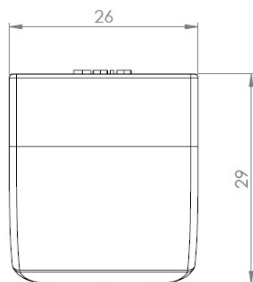

PRODUCT SHEET

Description:

Glass Door Handle "Badge" F/Single Doors, Gold Pl, F/Glass F/Glass Thickness 4-5mm, 1 ABS Screw W/PVC Tip & 1 ABS Screw, W/Hard ø5x3,5mm ABS Extension

Item number:

17.40.053-0

Units	Box	Carton	HS Code	Barcode
Pcs.	12	240	8302420090	 5704866072045

Changed from 6,00 mm. to 6,20 mm. 23-04-2012

Screw needed - not on drawing!!

SISO A/S

Mileparken 11
DK-2740 Skovlunde
Denmark
VAT: DK 24786013

Phone +45 45 830 900

www.siso.dk
siso@siso.dk

Danske Bank
Nytorv Branch
Copenhagen
SWIFT: DABADKKK