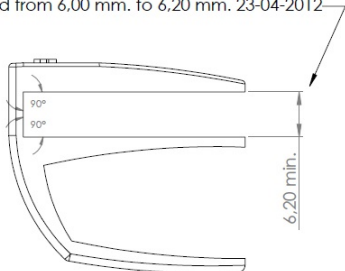

PRODUCT SHEET

Description:

Glass Door Handle "Badge" F/Single Doors, Gold Pl, F/Glass F/Glass Thickness 4-5mm, 1 ABS Screw W/PVC Tip & 1 ABS Screw, W/Hard ø5x3,5mm ABS Extension

Item number:

17.40.053-0

Units	Box	Carton	HS Code	Barcode
Pcs.	12	240	8302420090	 5704866072045

Changed from 6,00 mm. to 6,20 mm. 23-04-2012

Screw needed - not on drawing!!

SISO A/S

Mileparken 11
DK-2740 Skovlunde
Denmark
VAT: DK 24786013

Phone +45 45 830 900

www.siso.dk
siso@siso.dk

Danske Bank
Nytorv Branch
Copenhagen
SWIFT: DABADKKK