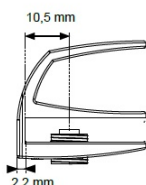

PRODUCT SHEET

Description:

Glass Door Handle "Badge" F/Single Doors, Gold Pl, F/Glass F/Glass Thickness 4-5mm, 1 ABS Screw W/PVC Tip & 1 ABS Screw, W/Hard ø5x3,5mm ABS Extension

Item number:

17.40.053-0

Units	Box	Carton	HS Code	Barcode
Pcs.	12	240	8302420090	 5704866072045

Changed from 6,00 mm. to 6,20 mm. 23-04-2012

Screw needed - not on drawing!!

SISO A/S

Mileparken 11
DK-2740 Skovlunde
Denmark
VAT: DK 24786013

Phone +45 45 830 900

www.siso.dk
siso@siso.dk

Danske Bank
Nytorv Branch
Copenhagen
SWIFT: DABADKKK