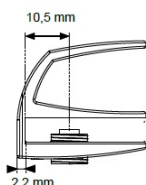

## Description:

Glass Door Handle "Badge" F/Single Doors, Black Ano,F/Glass Thickness 4-6mm, 1 Zamak Screw W/PVC Tip & 1 Zamak Screw, with  $\varnothing 5 \times 3,5$ mm Extension

## Item number:

17.40.052-0

Units	Box	Carton	HS Code	Barcode
Pcs.	10	100	8302420090	 5704866072038

Changed from 6,00 mm. to 6,20 mm. 23-04-2012

Screw needed - not on drawing!!