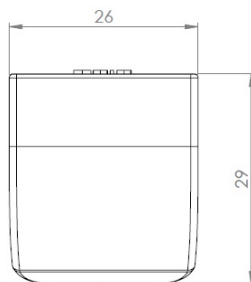

## Description:

Glass Door Handle "Badge" F/Single Doors, Black Ano,F/Glass Thickness 4-6mm, 1 Zamak Screw W/PVC Tip & 1 Zamak Screw, with  $\varnothing 5 \times 3,5$ mm Extension

## Item number:

17.40.052-0

Units	Box	Carton	HS Code	Barcode
Pcs.	10	100	8302420090	 5704866072038

Changed from 6,00 mm. to 6,20 mm. 23-04-2012

Screw needed - not on drawing!!