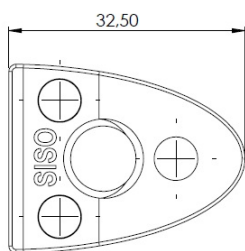

## Description:

Glass Door Handle "Badge" F/Single Doors, Black Ano,F/Glass Thickness 4-6mm, 1 Zamak Screw W/PVC Tip & 1 Zamak Screw, with  $\varnothing 5 \times 3,5$ mm Extension

## Item number:

17.40.052-0

Units	Box	Carton	HS Code	Barcode
Pcs.	10	100	8302420090	 5704866072038

Changed from 6,00 mm. to 6,20 mm. 23-04-2012

Screw needed - not on drawing!!