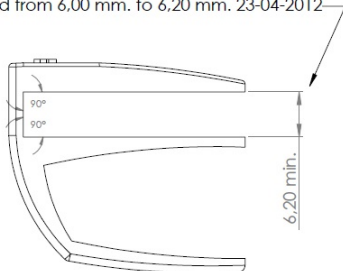

## Description:

Glass Door Handle "Badge" F/Single Doors, Black Ano,F/Glass Thickness 4-6mm, 1 Zamak Screw W/PVC Tip & 1 Zamak Screw, with  $\varnothing 5 \times 3,5$ mm Extension

## Item number:

17.40.052-0

Units	Box	Carton	HS Code	Barcode
Pcs.	10	100	8302420090	 5704866072038

Changed from 6,00 mm. to 6,20 mm. 23-04-2012

Screw needed - not on drawing!!