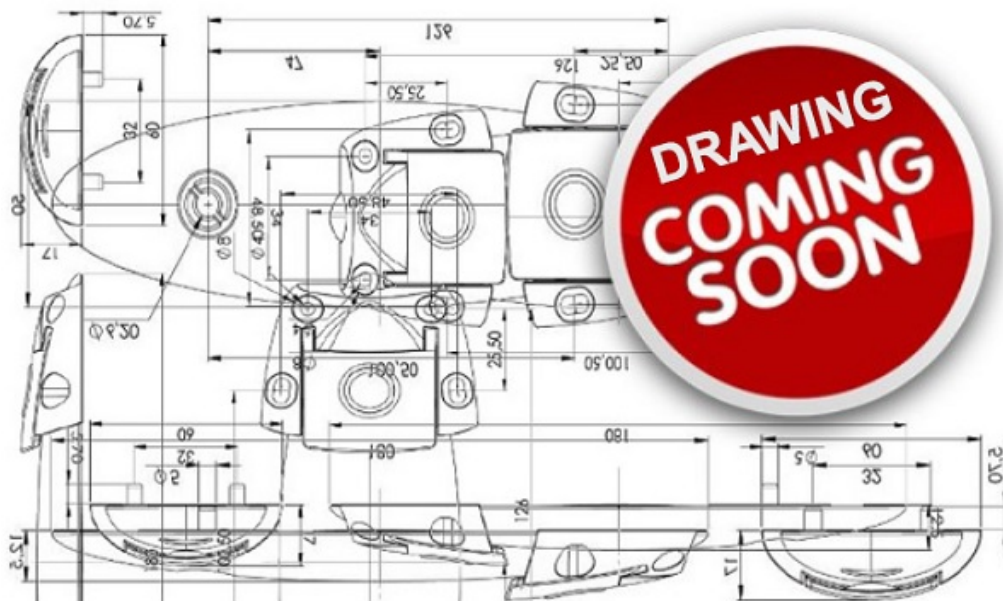

PRODUCT SHEET

Description:

Knob No. 2298, "Whale", Zamak, Matt Nickel Pl, No Screw

Item number:

17.24.550-0

Units	Box	Carton	HS Code	Barcode
Pcs.	1	1000	8302420090	 5704866071277

SISO A/S
Mileparken 11
DK-2740 Skovlunde
Denmark
VAT: DK 24786013