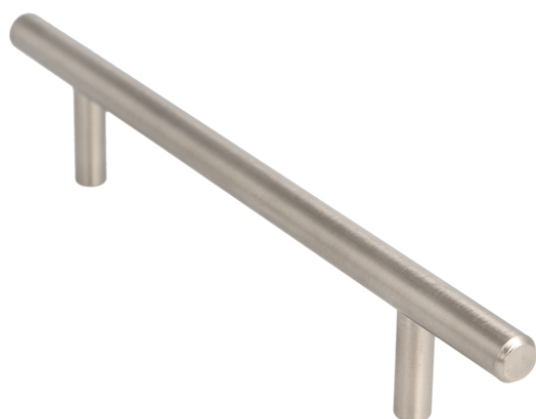

PRODUCT SHEET

Description:

Bar Handle 5701, cc 96mm, ø10x160mm, Steel, SS-Look, No Screws

Item number:

17.23.481-1

Units	Box	Carton	HS Code	Barcode
Pcs.	20	120	8302420090	 5704866069052

BAR HANDLE # 5701

Material: Steel

Dimensions:	Overall size:	160 mm	192 mm	224 mm	256 mm	352 mm
	Size c/c:	96 mm	128 mm	160 mm	192 mm	288 mm
	Height:	28 mm	28 mm	28 mm	28 mm	28 mm
	Ø Cross bar:	10 mm	10 mm	10 mm	10 mm	10 mm
	Ø Feet:	8 mm	8 mm	8 mm	8 mm	8 mm

Finish:	Nickel plated	Mat	#17.23.480	#17.23.485	#17.23.490	#17.23.495	#17.23.500
	Stainless steel	Look	#17.23.481	#17.23.486	#17.23.491	#17.23.496	#17.23.501

Screws: No screws

SISO A/S

Mileparken 11
DK-2740 Skovlunde
Denmark
VAT: DK 24786013