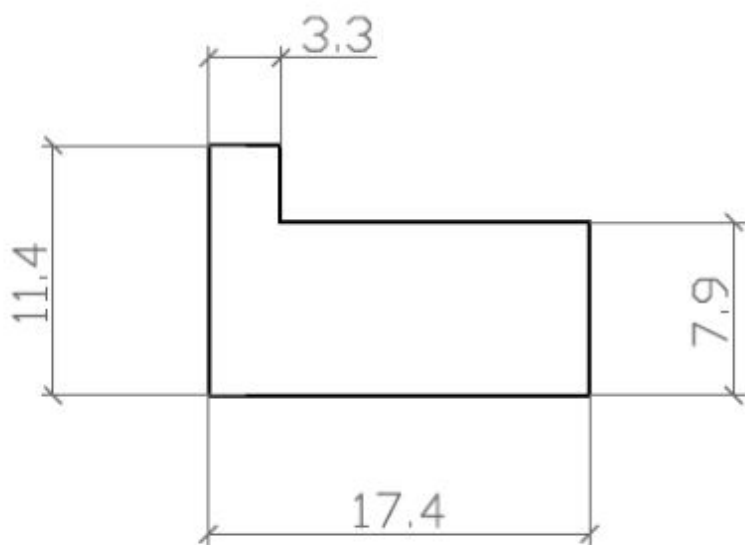

### Description:

Rail Handle 4508, Aluminum, cc 128mm, 18x160mm, H 17,4mm, Anod.

### Item number:

17.02.027-1

Units	Box	Carton	HS Code	Barcode
Pcs.	40	300	7616991099	 5704866480802