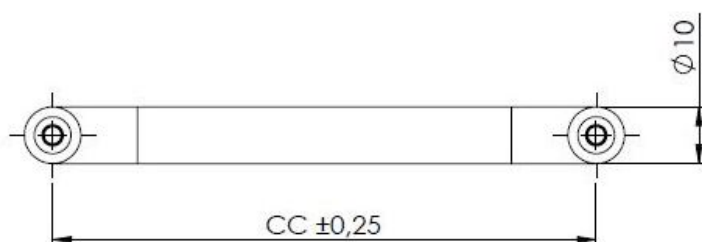

PRODUCT SHEET

Description:

D-Handle 5682, Steel, cc 224mm, $\varnothing 10 \times 234 \text{mm}$, H 36mm, SS-Look

Item number:

17.01.820-1

Units	Box	Carton	HS Code	Barcode
Pcs.	10	100	8302420090	 5704866065825