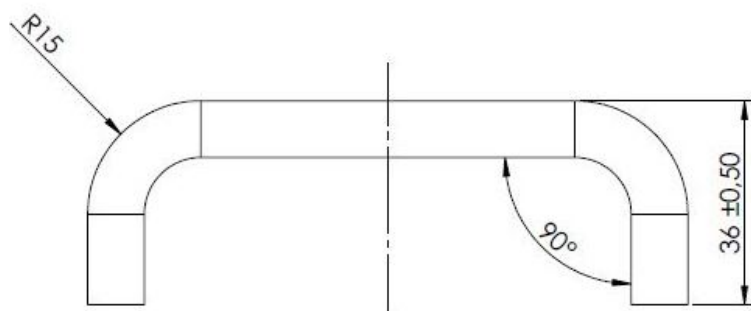

PRODUCT SHEET

Description:

D-Handle 5682, Steel, cc 224mm, $\varnothing 10 \times 234 \text{mm}$, H 36mm, SS-Look

Item number:

17.01.820-1

Units	Box	Carton	HS Code	Barcode
Pcs.	10	100	8302420090	 5704866065825