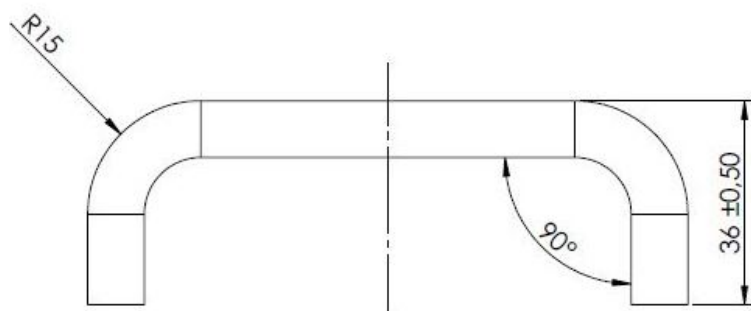

PRODUCT SHEET

Description:

D-Handle 5682, SS201, cc 192mm, $\varnothing 10 \times 202$ mm, H 36mm, Brushed,

Item number:

17.01.815-2

Units	Box	Carton	HS Code	Barcode
Pcs.	50	100	8302420090	 5704866480451

SISO A/S