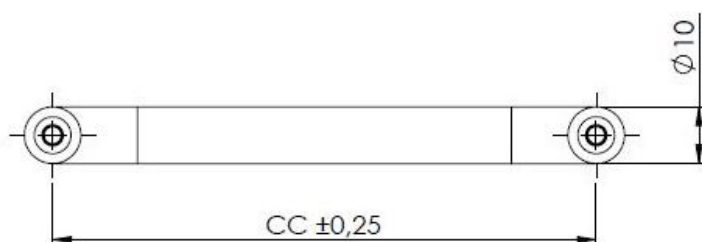

PRODUCT SHEET

Description:

D-Handle 5682, SS201, cc 192mm, $\varnothing 10 \times 202$ mm, H 36mm, Brushed,

Item number:

17.01.815-2

Units	Box	Carton	HS Code	Barcode
Pcs.	50	100	8302420090	 5704866480451

SISO A/S