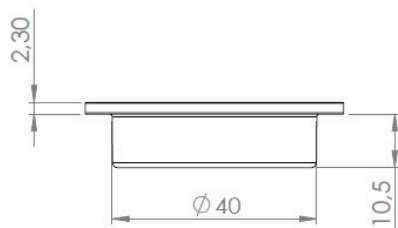

PRODUCT SHEET

Description:

Door Pull Handle SS201, $\varnothing 50 \times 13 \text{ mm}$, Bore 40 mm , Brushed

Item number:

17.01.700-0

Units	Box	Carton	HS Code	Barcode
Pcs.	10	200	8302420090	 5704866493468