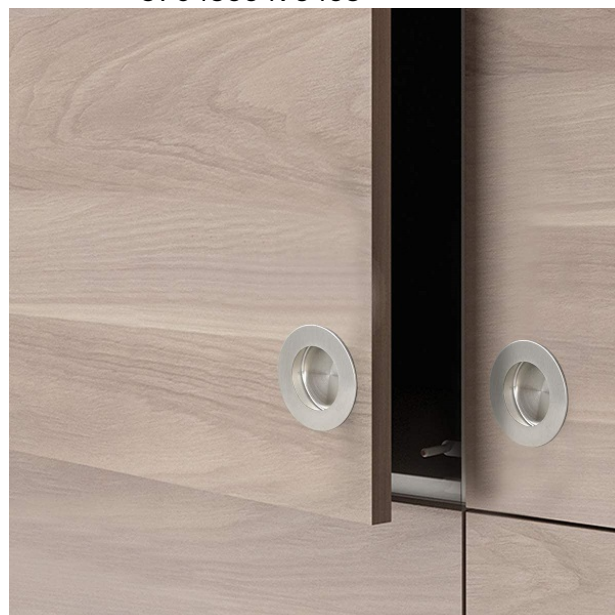

PRODUCT SHEET

Description:

Door Pull Handle SS201, $\varnothing 50 \times 13 \text{ mm}$, Bore 40 mm , Brushed

Item number:

17.01.700-0

Units	Box	Carton	HS Code	Barcode
Pcs.	10	200	8302420090	 5704866493468