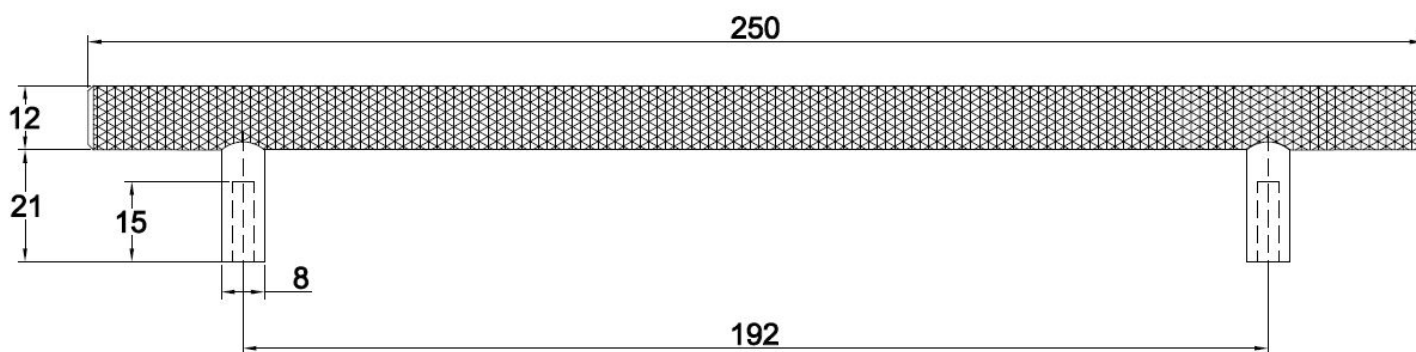

PRODUCT SHEET

Description:

Bar Handle "Grip", cc 192mm, \varnothing 12x250mm,H:33mm, Satin Brass, Brass Material, Incl. 2 pcs of M4x25mm. Satin Brass Screws

Item number:

17.01.202-8

| Units | Box | Carton | HS Code | Barcode |
|-------|-----|--------|------------|---|
| Pcs. | 10 | 50 | 8302420090 |  5704866509770 |