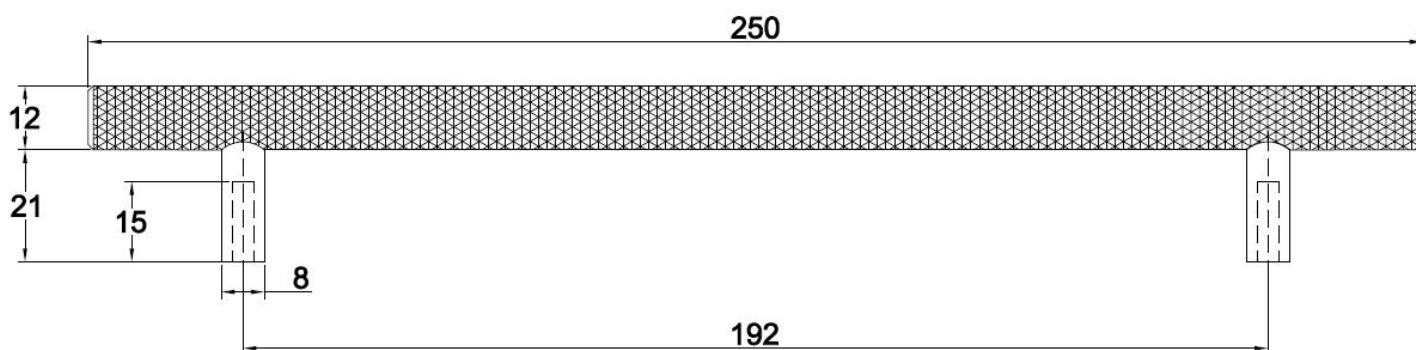

PRODUCT SHEET

Description:

Bar Handle "Grip", cc 192mm, $\varnothing$ 12x250mm, H:33mm, SS-Look, Brass Material, Incl. 2 pcs of M4x25mm. SS-Look Screws

Item number:

17.01.202-0

Units	Box	Carton	HS Code	Barcode
Pcs.	10	50	8302420090	 5704866509756

SISO A/S

Mileparken 11
DK-2740 Skovlunde
Denmark
VAT: DK 24786013

Phone +45 45 830 900

www.siso.dk
siso@siso.dk

Danske Bank
Nytorv Branch
Copenhagen
SWIFT: DABADKKK

Account no.
4180 3112 112936
IBAN Account
DK7230003112112936