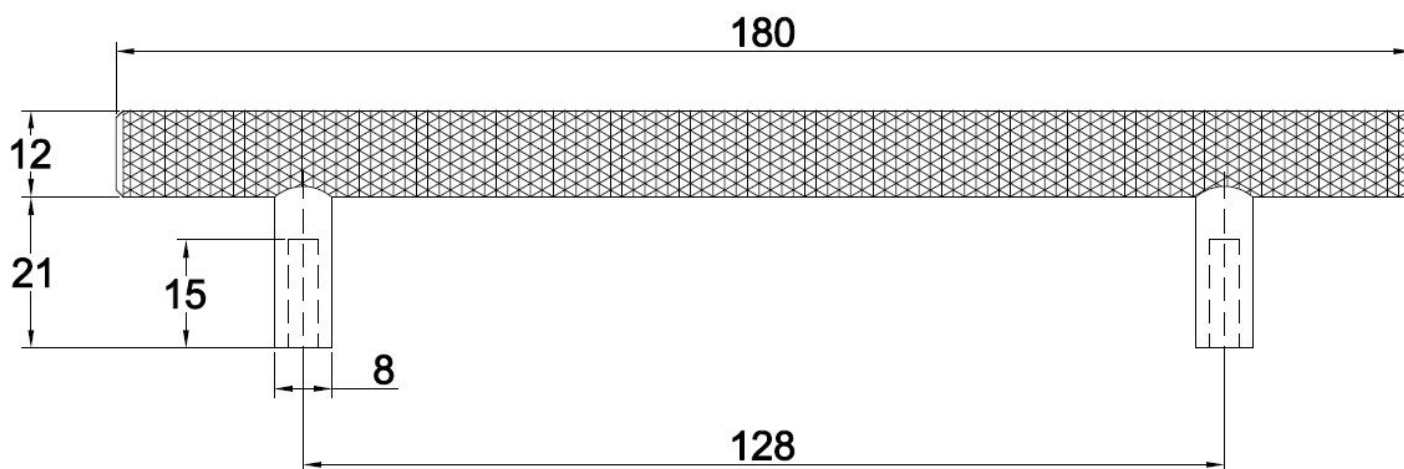

## PRODUCT SHEET

### Description:

Bar Handle "Grip", cc 128mm,  $\varnothing$ 12x180mm, H:33mm, Satin Brass, Brass Material, Incl. 2 pcs of M4x25mm. Satin Brass Screws

### Item number:

17.01.201-8

Units	Box	Carton	HS Code	Barcode
Pcs.	10	100	8302420090	 5704866509749