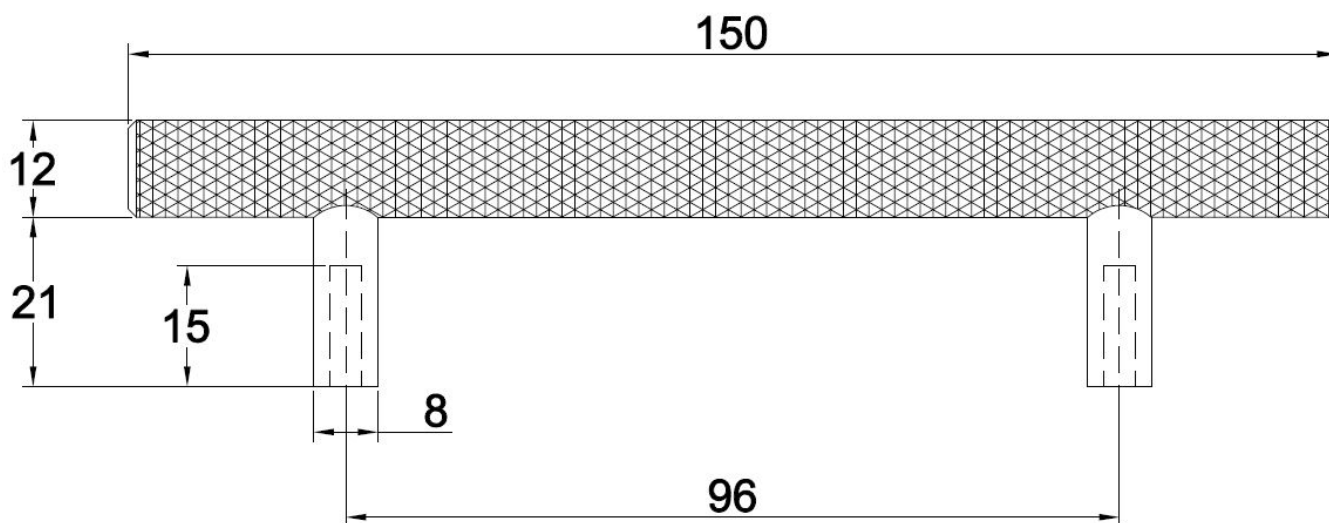

PRODUCT SHEET

Description:

Bar Handle "Grip", cc 96mm, \varnothing 12x150mm,H:33mm, Satin Brass, Brass Material, Incl. 2 pcs of M4x25mm. Satin Brass Screws

Item number:

17.01.200-8

Units	Box	Carton	HS Code	Barcode
Pcs.	10	100	8302420090	 5704866509718