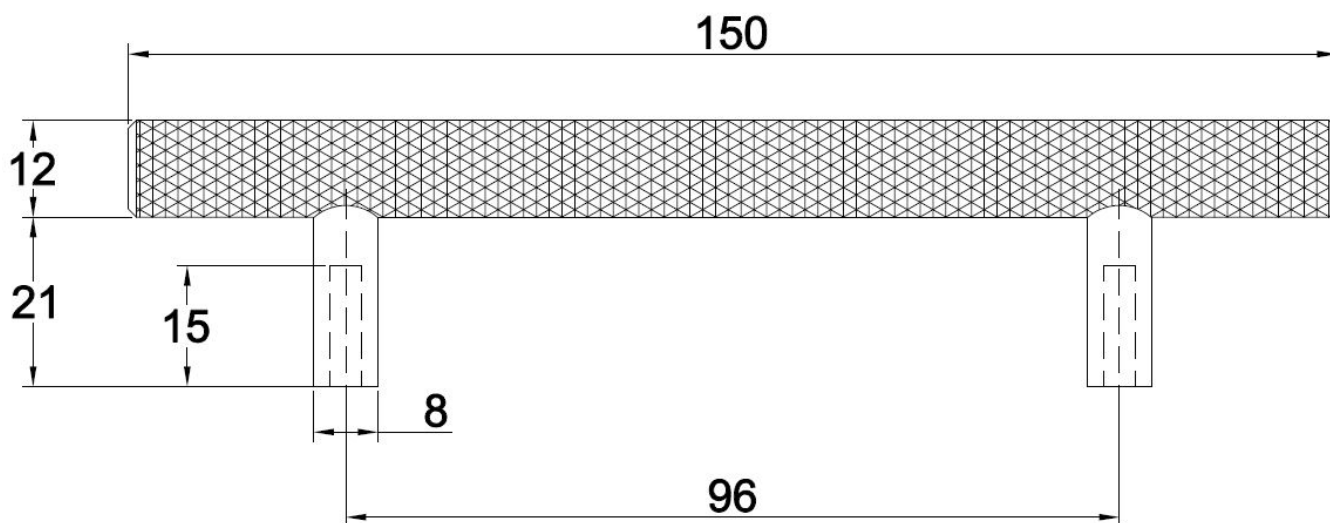

## PRODUCT SHEET

### Description:

Bar Handle "Grip", cc 96mm,  $\varnothing$ 12x150mm,H:33mm, SS-Look, Brass Material, Incl. 2 pcs of M4x25mm. SS-Look Screws

### Item number:

17.01.200-0

Units	Box	Carton	HS Code	Barcode
Pcs.	10	100	8302420090	 5704866509695