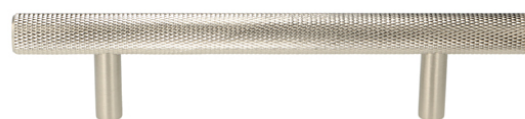

PRODUCT SHEET

Description:

Bar Handle "Grip", cc 96mm, $\varnothing$ 12x150mm,H:33mm, SS-Look, Brass Material, Incl. 2 pcs of M4x25mm. SS-Look Screws

Item number:

17.01.200-0

Units	Box	Carton	HS Code	Barcode
Pcs.	10	100	8302420090	 5704866509695

SISO A/S

Mileparken 11
DK-2740 Skovlunde
Denmark
VAT: DK 24786013

Phone +45 45 830 900

www.siso.dk
siso@siso.dk

Danske Bank
Nytorv Branch
Copenhagen
SWIFT: DABADKKK

Account no.
4180 3112 112936
IBAN Account
DK7230003112112936