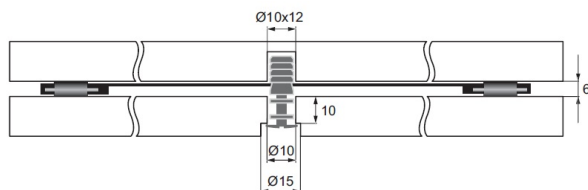

PRODUCT SHEET

Description:

Swivel Plate, ø280mm Black Plastic, ø10.5mm Screw Hole, NO Bushing or Bolt. To be bought Separately. Item 16.15.235 &, 16.15.230

Item number:

16.15.250-2

Units	Box	Carton	HS Code	Barcode
Pcs.	10	100	3926300090	
				5704866065283

SISO A/S

Mileparken 11
DK-2740 Skovlunde
Denmark
VAT: DK 24786013

Phone +45 45 830 900

www.siso.dk
siso@siso.dk

Danske Bank
Nytorv Branch
Copenhagen
SWIFT: DABADKKK

Account no.
4180 3112 112936
IBAN Account
DK7230003112112936