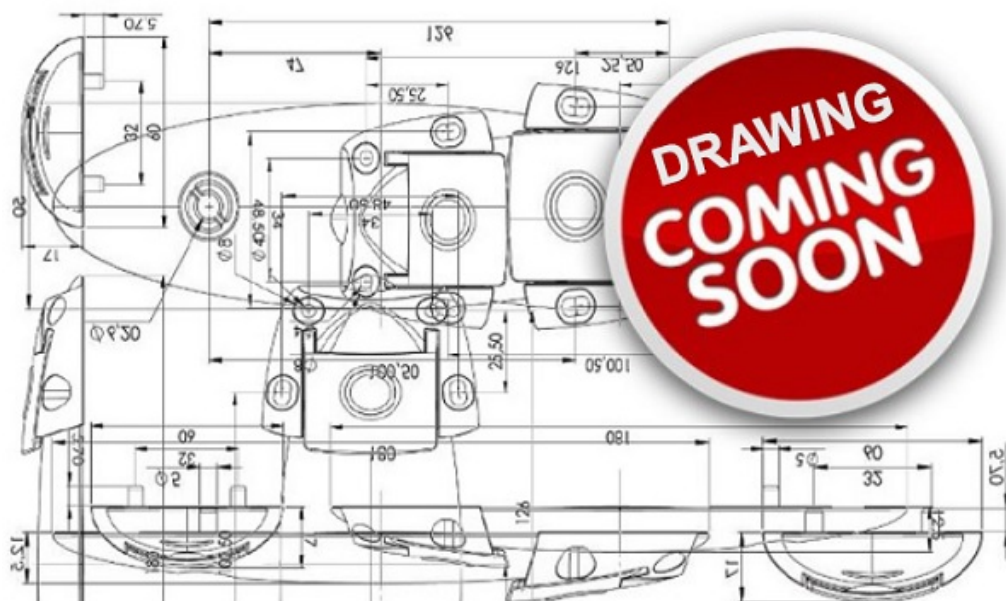

PRODUCT SHEET

Description:

Glide/Stop F/Swivel Plate, Black

Item number:

16.15.220-0

Units	Box	Carton	HS Code	Barcode
Pcs.	0	7500	8302420090	 5704866065221

SISO A/S

Mileparken 11
DK-2740 Skovlunde
Denmark
VAT: DK 24786013