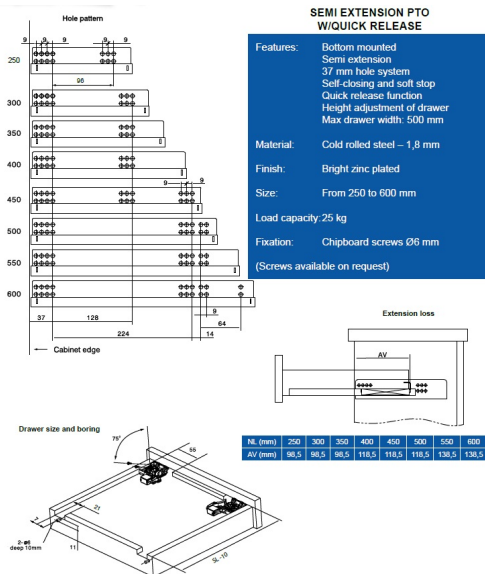

PRODUCT SHEET

Description:

Invis. Semi Ext. Slide, Self closing, Pre-Zinc, 400mm, W/Quick Release & Inner Dampers

Item number:

16.13.533-0

Units	Box	Carton	HS Code	Barcode
Pair	1	10	8302420090	
				5704866001083