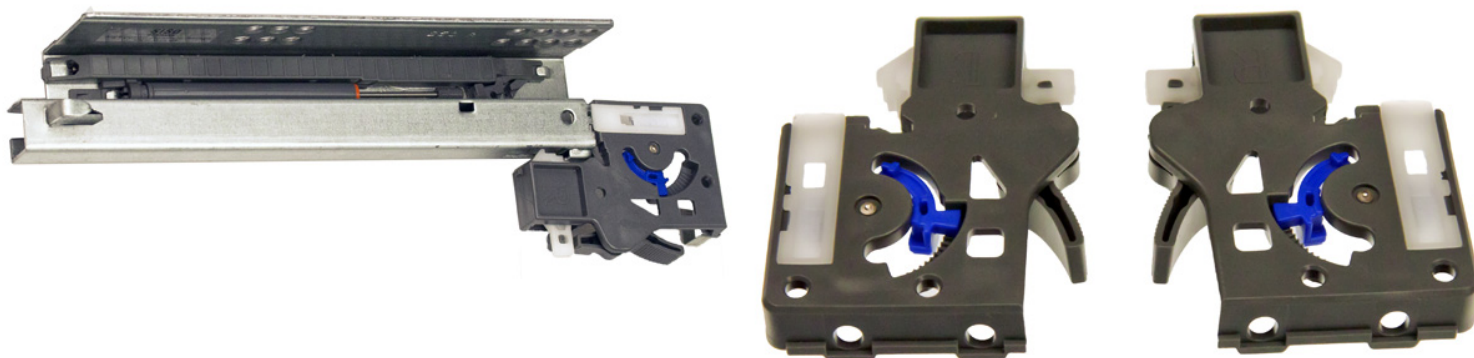

PRODUCT SHEET

Description:

Invis. Semi Ext. Slide, Self closing, Pre-Zinc, 400mm, W/Quick Release & Inner Dampers

Item number:

16.13.533-0

Units	Box	Carton	HS Code	Barcode
Pair	1	10	8302420090	
				5704866001083