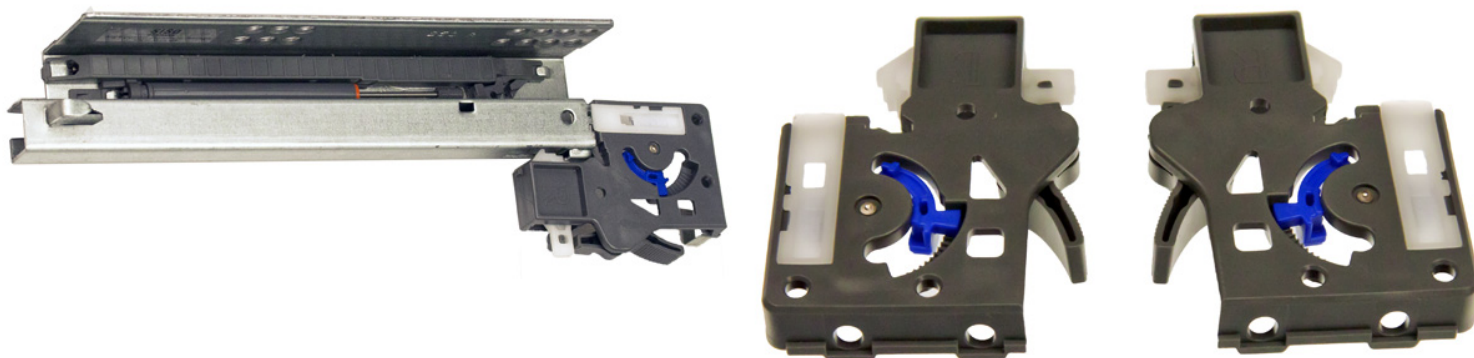

PRODUCT SHEET

Description:

Invis. Semi Ext. Slide, Self closing, Pre-Zinc, 350mm, W/Quick Release & Inner Dampers

Item number:

16.13.532-0

Units	Box	Carton	HS Code	Barcode
Pair	1	10	8302420090	
5704866001076				