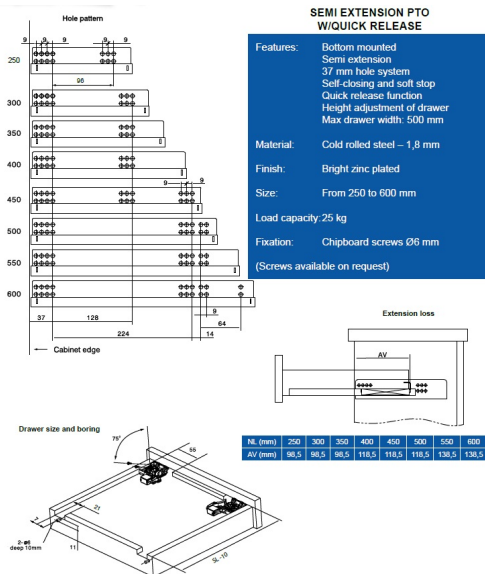

PRODUCT SHEET

Description:

Invis. Semi Ext. Slide, Self closing, Pre-Zinc, 350mm, W/Quick Release & Inner Dampers

Item number:

16.13.532-0

Units	Box	Carton	HS Code	Barcode
Pair	1	10	8302420090	
5704866001076				