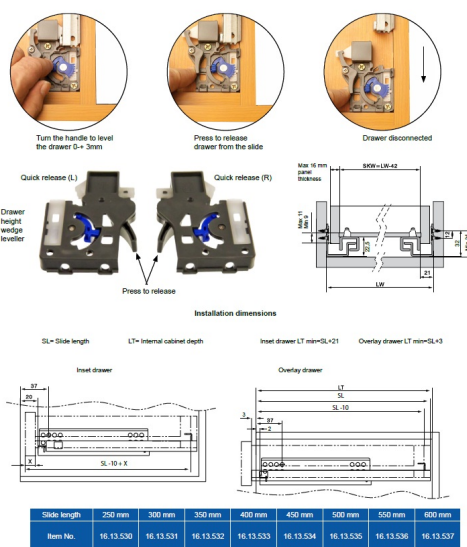

PRODUCT SHEET

Description:

Invis. Semi Ext. Slide, Self closing, Pre-Zinc, 350mm, W/Quick Release & Inner Dampers

Item number:

16.13.532-0

Units	Box	Carton	HS Code	Barcode
Pair	1	10	8302420090	
5704866001076				