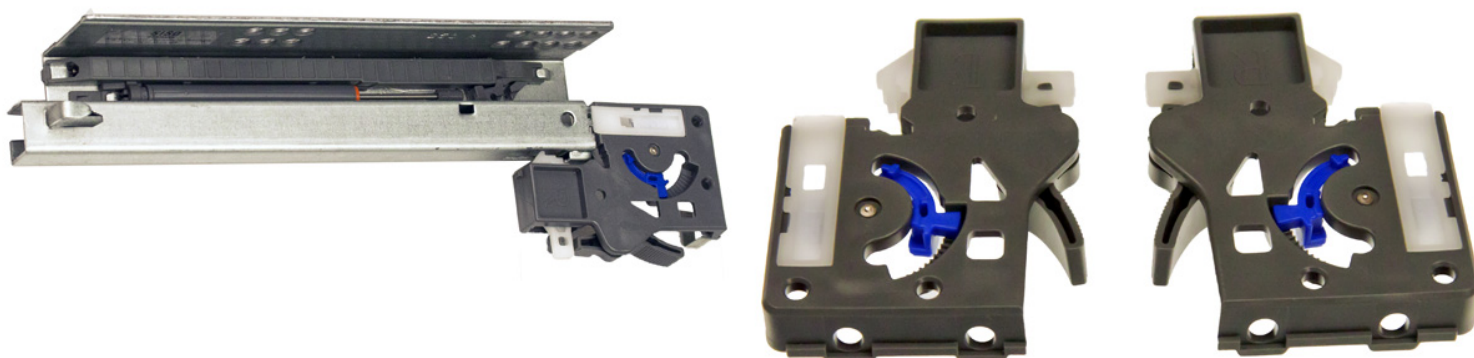

PRODUCT SHEET

Description:

Invis. Semi Ext. Slide, Self closing, Pre-Zinc, 250mm, W/Quick Release & Inner Dampers

Item number:

16.13.530-0

Units	Box	Carton	HS Code	Barcode
Pair	1	10	8302420090	
5704866001052				