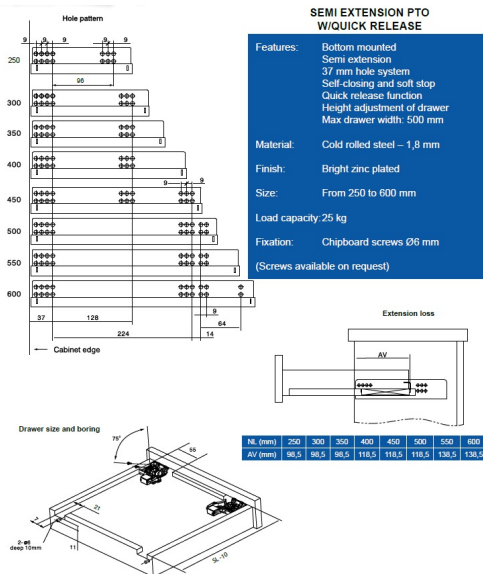

PRODUCT SHEET

Description:

Invis. Semi Ext. Slide, Self closing, Pre-Zinc, 250mm, W/Quick Release & Inner Dampers

Item number:

16.13.530-0

Units	Box	Carton	HS Code	Barcode
Pair	1	10	8302420090	
5704866001052				