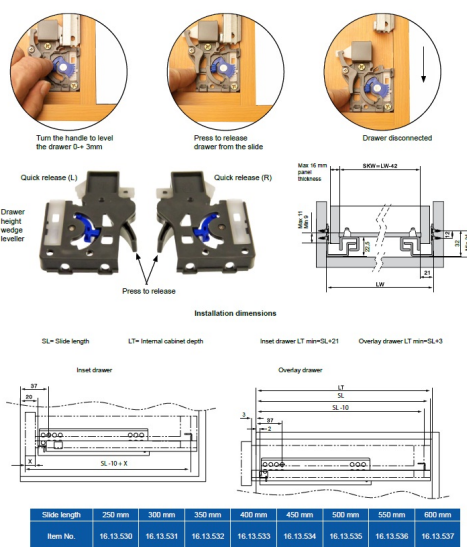

PRODUCT SHEET

Description:

Invis. Semi Ext. Slide, Self closing, Pre-Zinc, 250mm, W/Quick Release & Inner Dampers

Item number:

16.13.530-0

Units	Box	Carton	HS Code	Barcode
Pair	1	10	8302420090	
5704866001052				