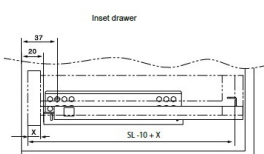

Installation dimensions