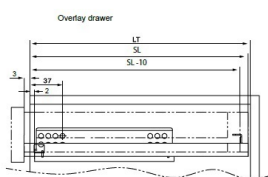

Installation dimensions