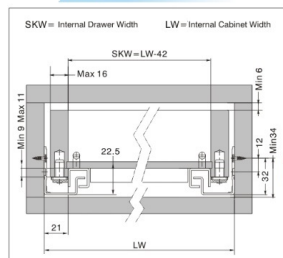

(mm) Installation Dimensions