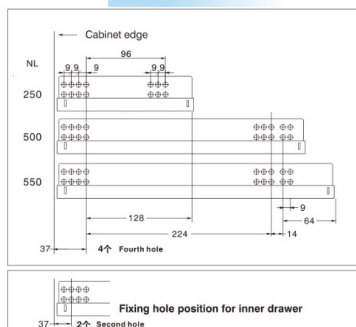

Screw Positions of the Slides

SISO A/S

Mileparken 11
DK-2740 Skovlunde
Denmark
VAT: 24786013

Phone +45 45 830 900

www.siso.dk
siso@siso.dk

Danske Bank
Nytrov Branch
Copenhagen
SWIFT: DABADKKK

Account no.
4180 3112 112936
IBAN Account
DK7230003112112936