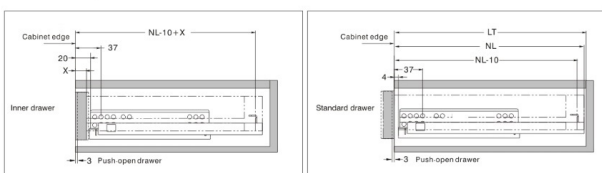

Installation Dimensions