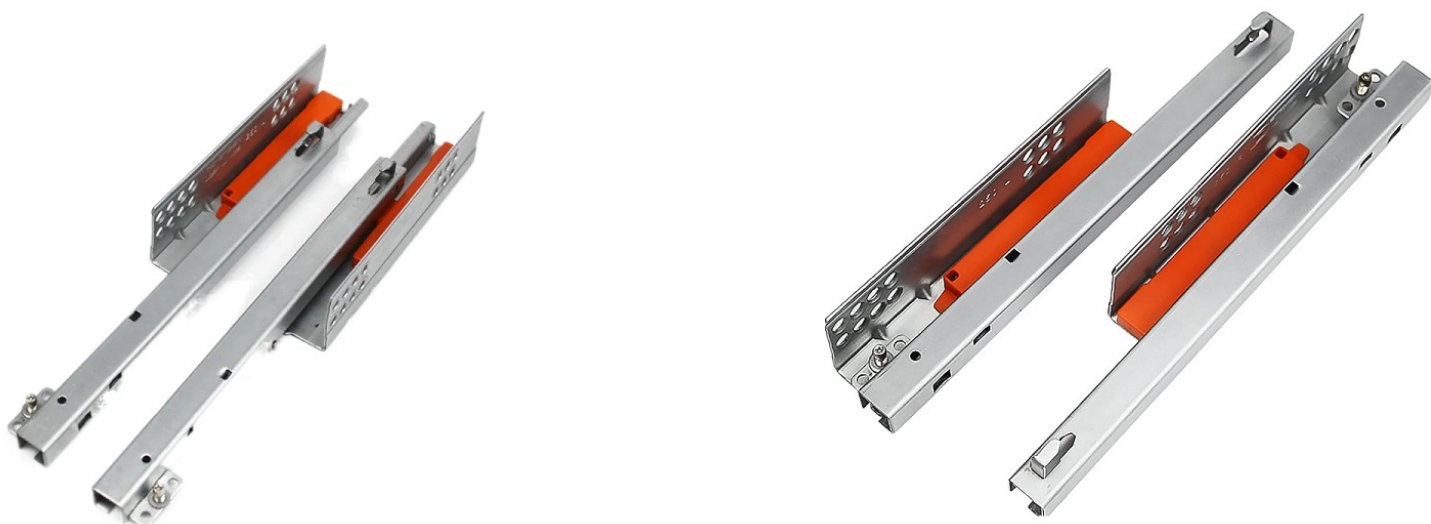

PRODUCT SHEET

Description:

Invisible Semi Extension PTO, 550mm, Pre-Zinc, Max Drawer Width:500mm, Load Capacity:25Kg

Item number:

16.13.421-0

Units	Box	Carton	HS Code	Barcode
Pair	1	10	8302420090	
5704866064330