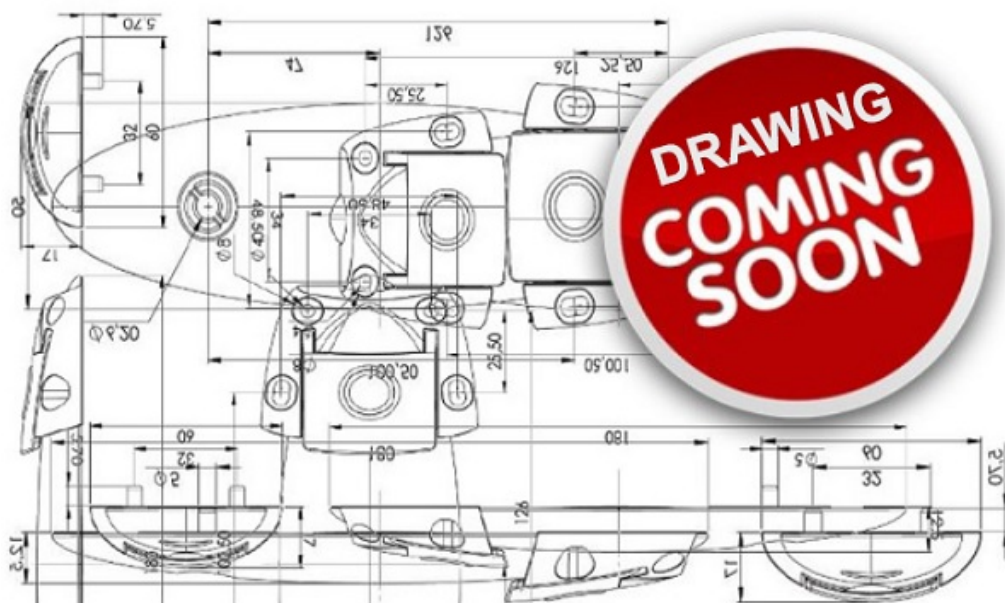

PRODUCT SHEET

Description:

Elu-2 Hinge F/22mm Wood, BZP (CR6) (1-1.5mm Space) NO Logo Logo

Item number:

15.80.142-9

Units	Box	Carton	HS Code	Barcode
Pcs.	1	500	8302100090	 5704866455442

SISO A/S

Mileparken 11
DK-2740 Skovlunde
Denmark
VAT: DK 24786013

Phone +45 45 830 900

www.siso.dk
siso@siso.dk

Danske Bank
Nytorv Branch
Copenhagen
SWIFT: DABADKKK

Account no.
4180 3112 112936
IBAN Account
DK7230003112112936