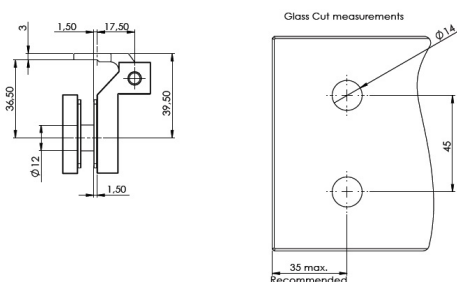

## Description:

Glass Door Hinge "Kiev", Wall/Glass, Black Mat, 6-10mm Glass With Cover Plates, Load Capacity 36kg pr. Pair

## Item number:

15.30.051-0

Units	Box	Carton	HS Code	Barcode
Set	1	30	8302100090	
				5704866504355