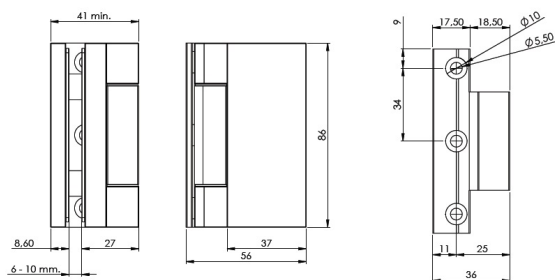

## Description:

Glass Door Hinge "Kiev", Wall/Glass, Black Mat, 6-10mm Glass With Cover Plates, Load Capacity 36kg pr. Pair

## Item number:

15.30.051-0

Units	Box	Carton	HS Code	Barcode
Set	1	30	8302100090	
				5704866504355