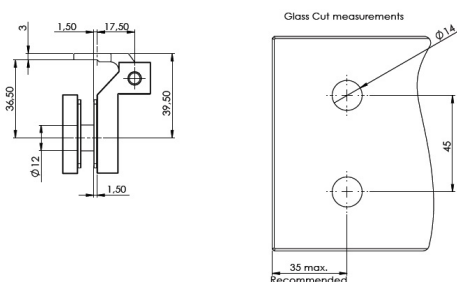

PRODUCT SHEET

Description:

Glass Door Hinge "Kiev", Wall/Glass, Alu-Look, 6-10mm Glass With Cover Plates, Load Capacity 36kg pr. Pair

Item number:

15.30.050-0

Units	Box	Carton	HS Code	Barcode
Set	1	30	8302100090	
				5704866504348