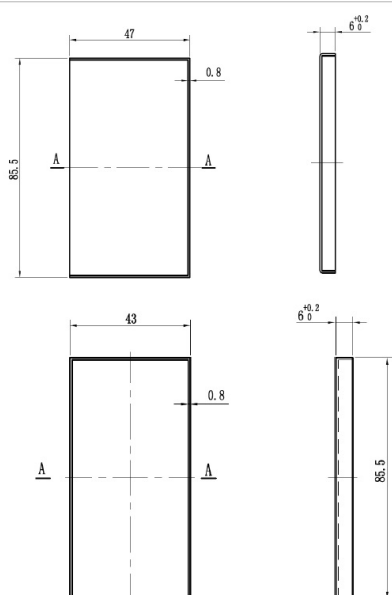

PRODUCT SHEET

Description:

Cover Caps, Square, SS-Look, F/"Riga" Glass Door Hinge

Item number:

15.30.008-6

Units	Box	Carton	HS Code	Barcode
Set	10	100	8302490099	 5704866513272

SISO A/S

Mileparken 11
DK-2740 Skovlunde
Denmark
VAT: DK 24786013