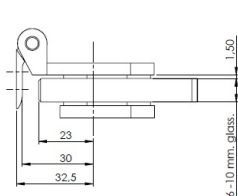

PRODUCT SHEET

Description:

Glass Door Hinge "Riga", Wall/Glass, Alu-Look, 6-10mm Glass Without Cover Plates, Cover Plates To Be Ordered Separately, Load Capacity 36kg pr. pair

Item number:

15.30.002-3

Units	Box	Carton	HS Code	Barcode
Pcs.	1	56	8302100090	
				5704866504270