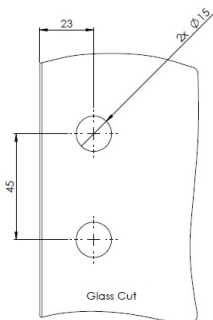

PRODUCT SHEET

Description:

Glass Door Hinge "Riga", Wall/Glass, Alu-Look, 6-10mm Glass Without Cover Plates, Cover Plates To Be Ordered Separately, Load Capacity 36kg pr. pair

Item number:

15.30.002-3

Units	Box	Carton	HS Code	Barcode
Pcs.	1	56	8302100090	
				5704866504270