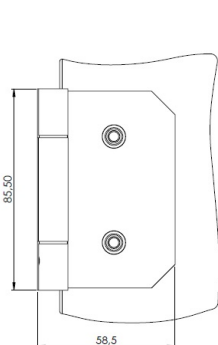

PRODUCT SHEET

Description:

Glass Door Hinge "Riga", Wall/Glass, Alu-Look, 6-10mm Glass Without Cover Plates, Cover Plates To Be Ordered Separately, Load Capacity 36kg pr. pair

Item number:

15.30.002-3

Units	Box	Carton	HS Code	Barcode
Pcs.	1	56	8302100090	
				5704866504270