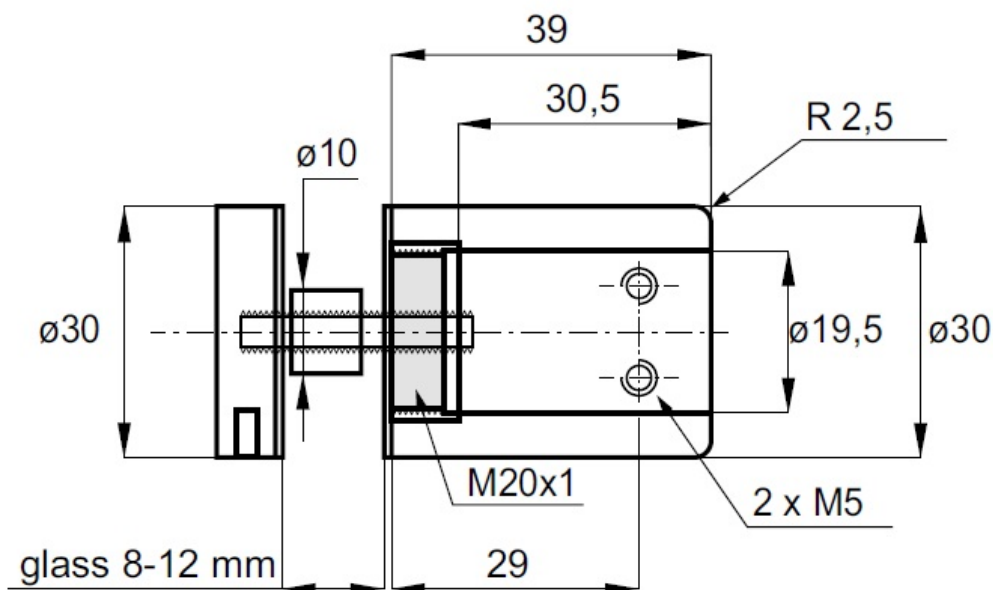

PRODUCT SHEET

Description:

Bar to Glass Wall Bracket, F/ø19mm Tube, Black Finish, 8-10 mm Glass

Item number:

15.26.110-4

Units	Box	Carton	HS Code	Barcode
Pcs.			8302419000	
				5704866514323

SISO A/S

Mileparken 11
DK-2740 Skovlunde
Denmark
VAT: DK 24786013