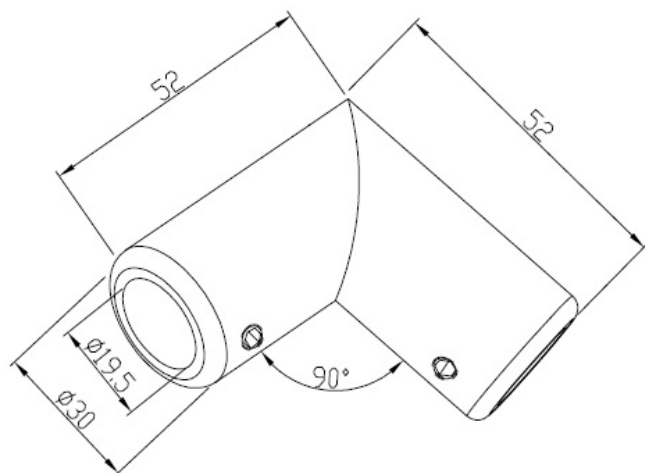

PRODUCT SHEET

Description:

Bar To Bar Connector 90DG, 52x52mm, F/ø19mm Tube, Brushed Brass

Item number:

15.26.107-7

Units	Box	Carton	HS Code	Barcode
Pcs.			8302419000	 5704866515436

SISO A/S

Mileparken 11
DK-2740 Skovlunde
Denmark
VAT: DK 24786013