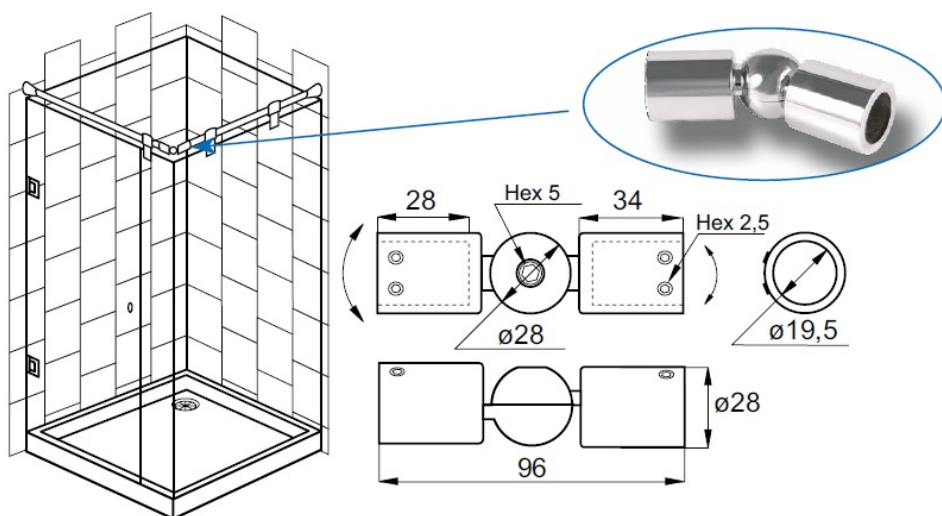

PRODUCT SHEET

Description:

Swivel Connector F/2 Bars, F/ø19mm Tubes, Brushed Brass

Item number:

15.26.104-7

Units	Box	Carton	HS Code	Barcode
Pcs.			8302419000	 5704866515443

SISO A/S

Mileparken 11
DK-2740 Skovlunde
Denmark
VAT: DK 24786013