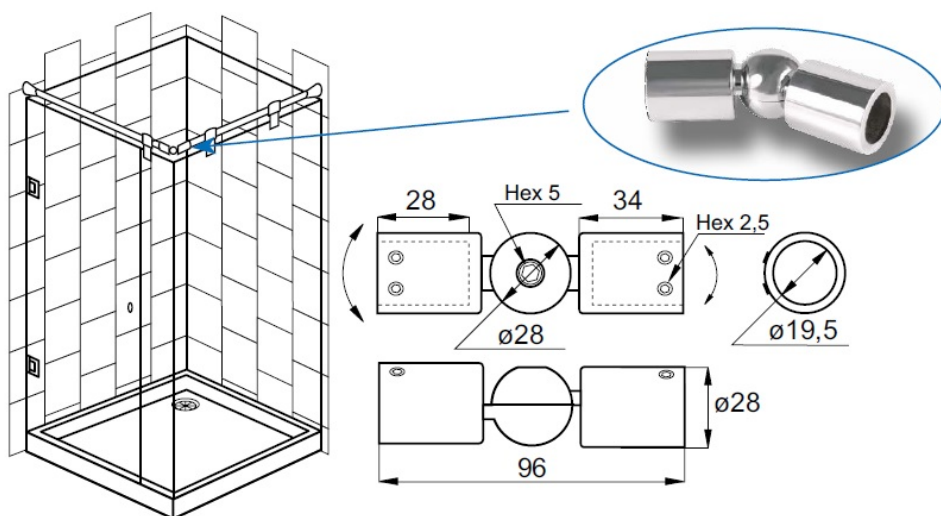

PRODUCT SHEET

Description:

Swivel Connector F/2 Bars, F/ø19mm Tubes, SS-Look

Item number:

15.26.104-5

Units	Box	Carton	HS Code	Barcode
Pcs.	1	10	8302419000	
				5704866506175

SISO A/S

Mileparken 11
DK-2740 Skovlunde
Denmark
VAT: DK 24786013